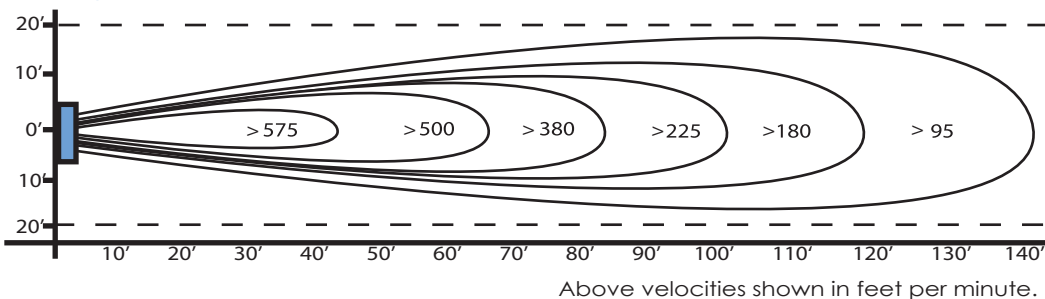

26" High Velocity Fan Air Flow Pattern

Above velocities shown in feet per minute.